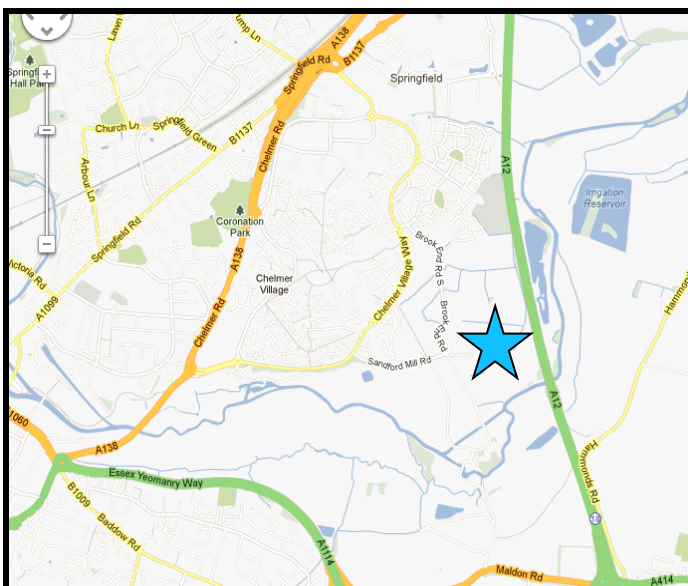

How to find Anglian Water Education Centre

Please give to your coach driver

Address:

Anglian Water Education Centre
Chelmsford Water Recycling Centre
129 Brook End Road South
Chelmsford
Essex
CM2 6NX

Anglian Water Contact:

Ellie Henderson
07809 084839

eHenderson@anglianwater.co.uk

What3words ///oasis.below.mash

Preferred coach access: from Chelmer Village Way use Sandford Mill Road then follow Storms Way (clearly signposted on Chelmer Village Way as Anglian Water or AW treatment works).

Please do not walk around the site. Some areas are very dangerous.

Map

Entrance Opposite Storms Way:

Entrance to car park is to the **left** of the picture below: