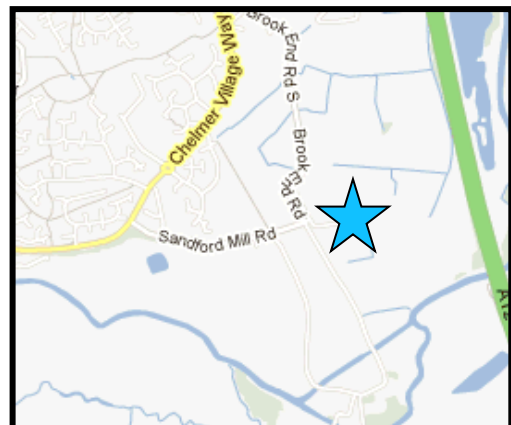

How to find Anglian Water Education Centre

Please give to your coach driver

Address:

Anglian Water Education Centre
Chelmsford Water Recycling Centre
129 Brook End Road South
Chelmsford
Essex
CM2 6NX

Anglian Water Contact:

Ellie Henderson
07809 084839

eHenderson@anglianwater.co.uk

What3words ///oasis.below.mash

Preferred coach access: from Chelmer Village Way use Sandford Mill Road then follow Storms Way (clearly signposted on Chelmer Village Way as Anglian Water or AW treatment works).

Please do not walk around the site. Some areas are very dangerous.

Map

Entrance Opposite Storms Way:

Entrance to car park is to the **left** of the picture below: